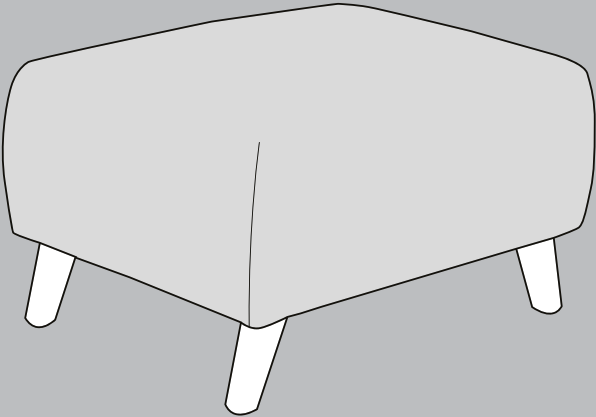

Fabric 1 - Kingston Blush

Foot : Antique

Maia Footstool

Footstool
H: 48cm W: 65cm D: 55cm
Weight: 9.5kg

FOOT OPTIONS

Dimensions: Height x Width x Depth

Please note: All dimensions are approximate. Allow tolerance of +/- 2.5cm.
Colours represented are to be used as a guide only. Please refer to manufacturers swatch for a more accurate colour match.